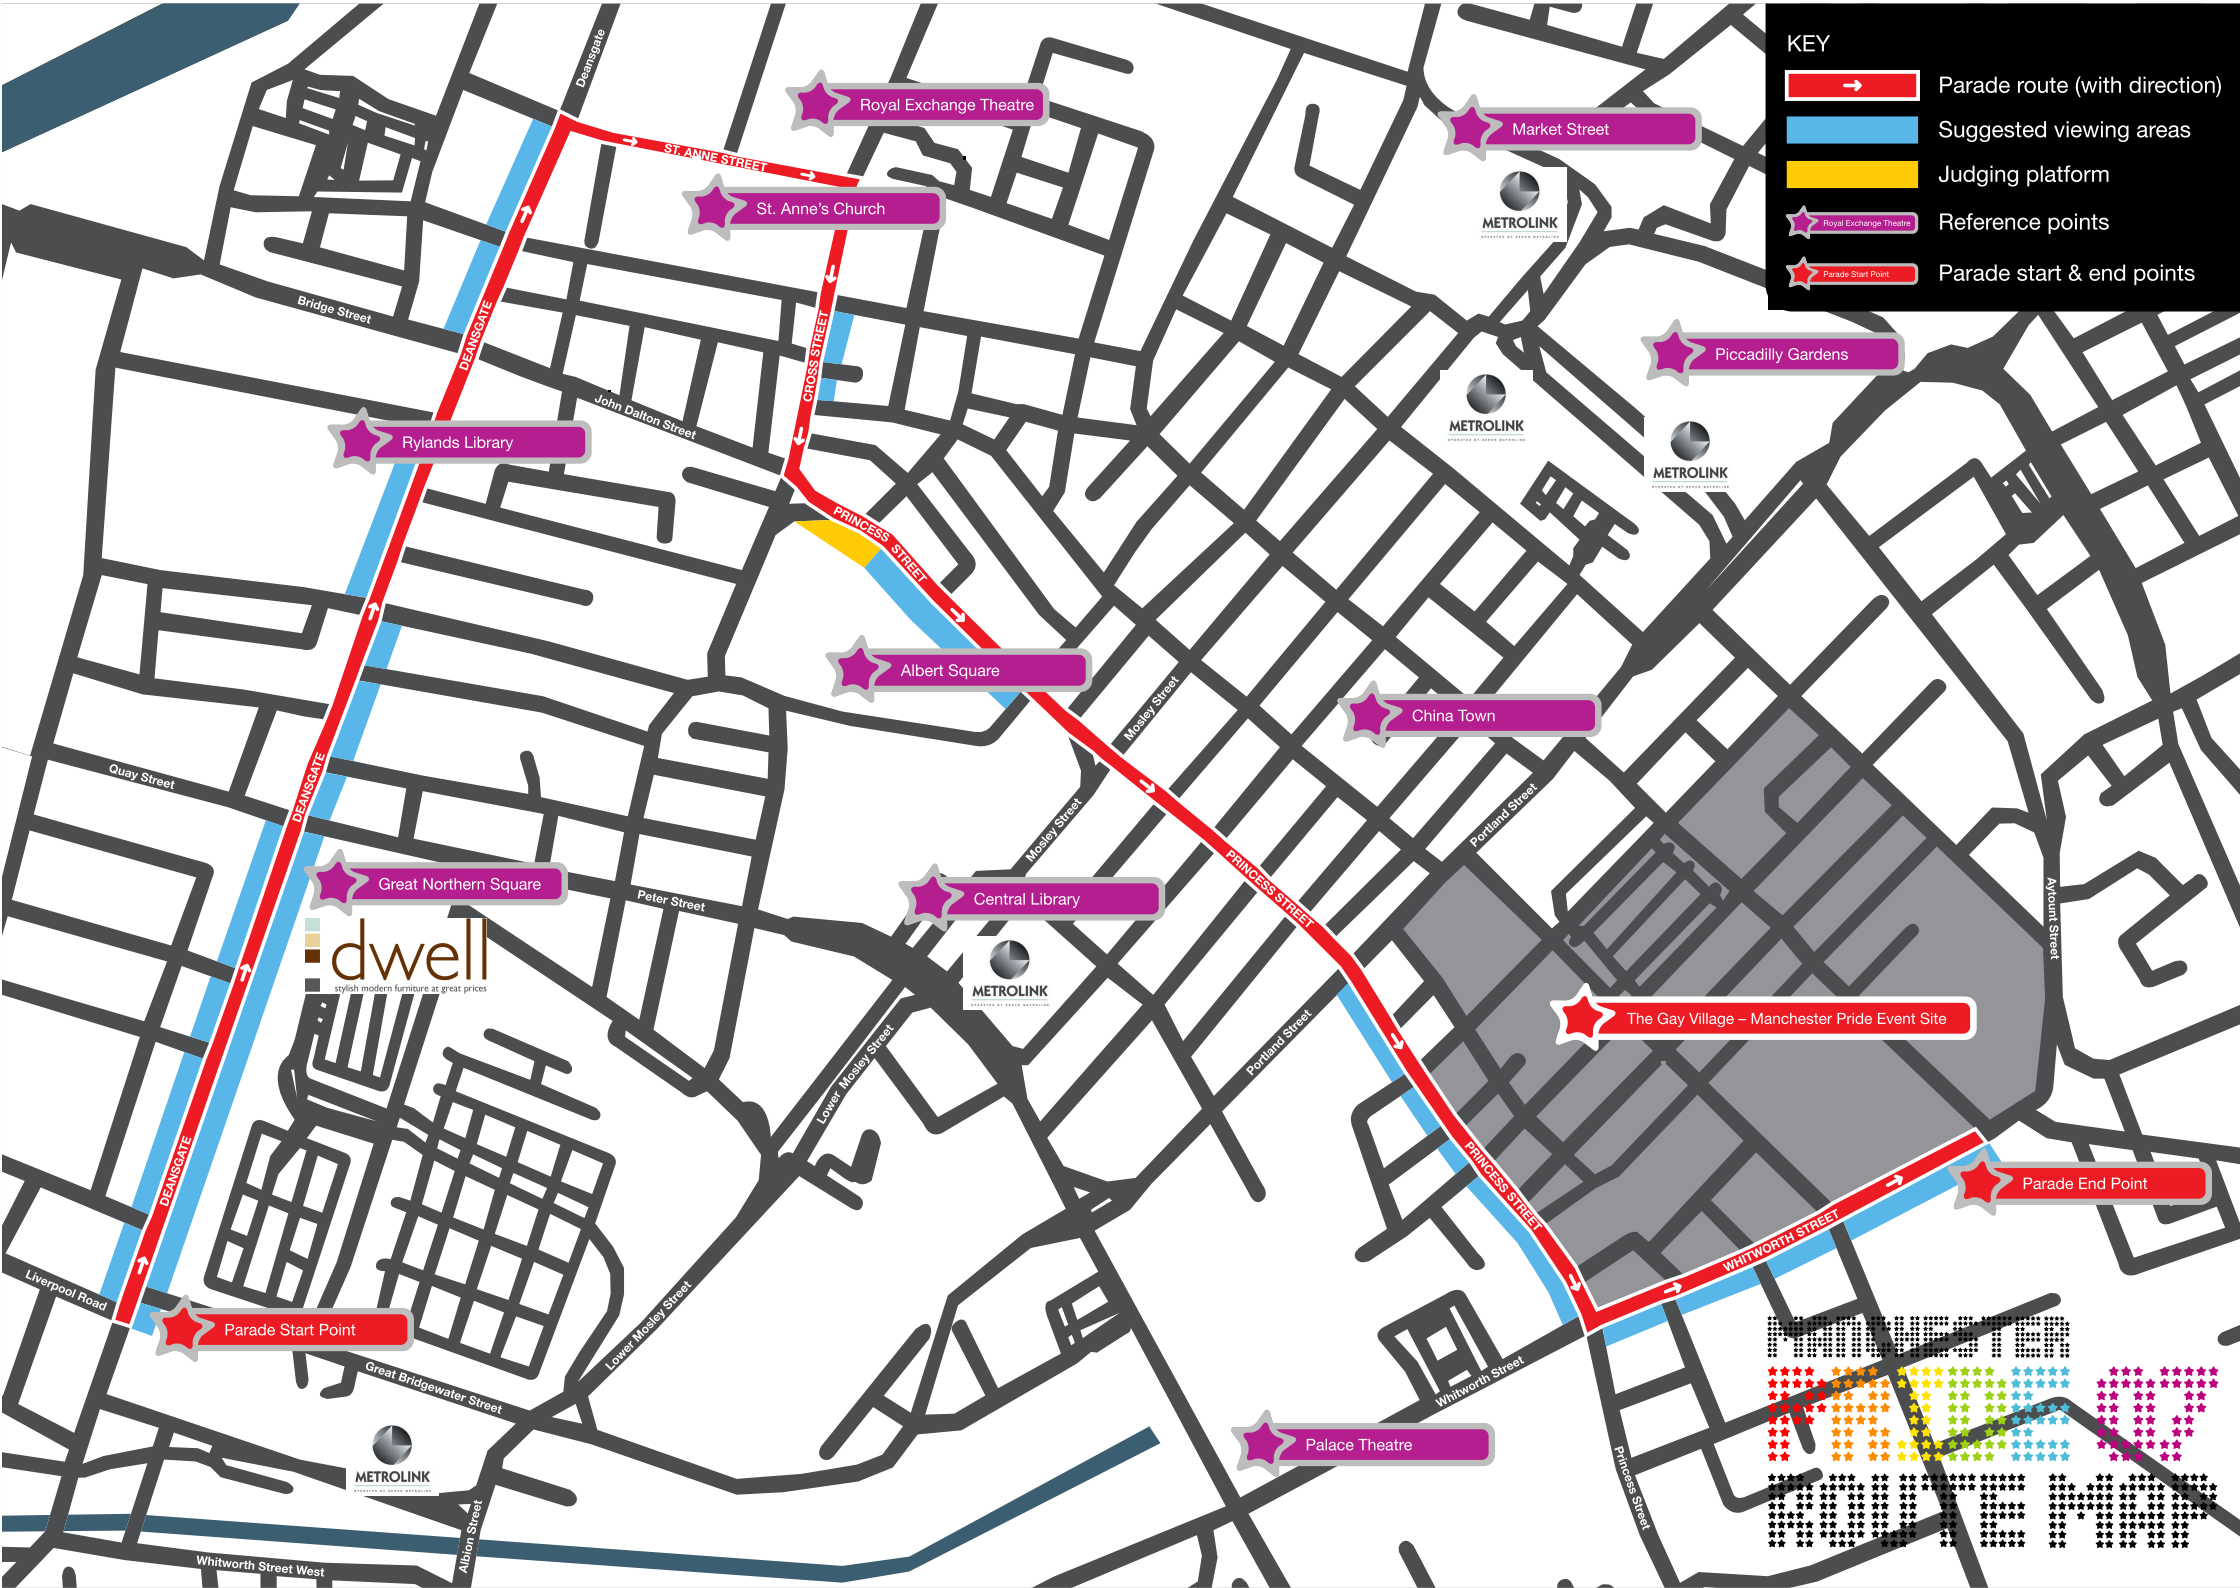

**KEY**

-  Parade route (with direction)
-  Suggested viewing areas
-  Judging platform
-  Royal Exchange Theatre Reference points
-  Parade start & end points

**dwell**  
stylish modern furniture at great prices

**METROLINK**  
MANCHESTER METRO RAIL

**METROLINK**  
MANCHESTER METRO RAIL

**METROLINK**  
MANCHESTER METRO RAIL

**METROLINK**  
MANCHESTER METRO RAIL